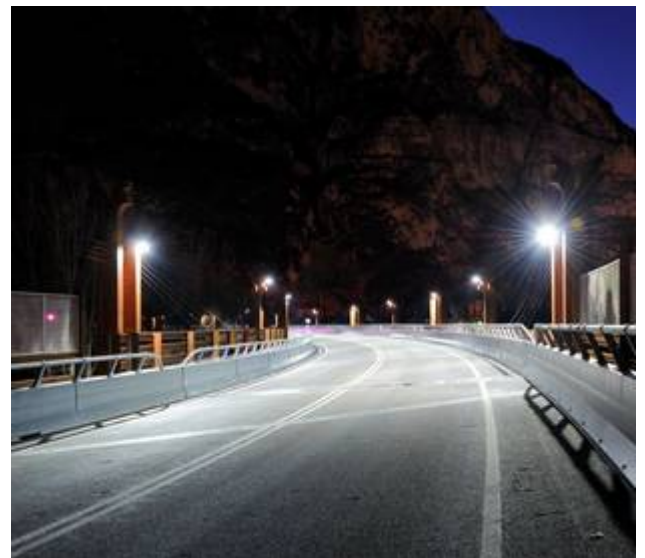

# LEDWAY Wall Ululone Bridge – Trento

RUUD LED  
Ruud Lighting

Product: Ledway Wall

Project data: the project include 22 Ledway Wall luminaires feature 3 light bar each (60 LED), mounted directly to bridge architectural elements at 4/5 mt. height, 22 mt. interdistance, equipped with asymmetric road optic (Type PR)

Luminance: 18.24 lux av. on the ground; uniformity = 44%